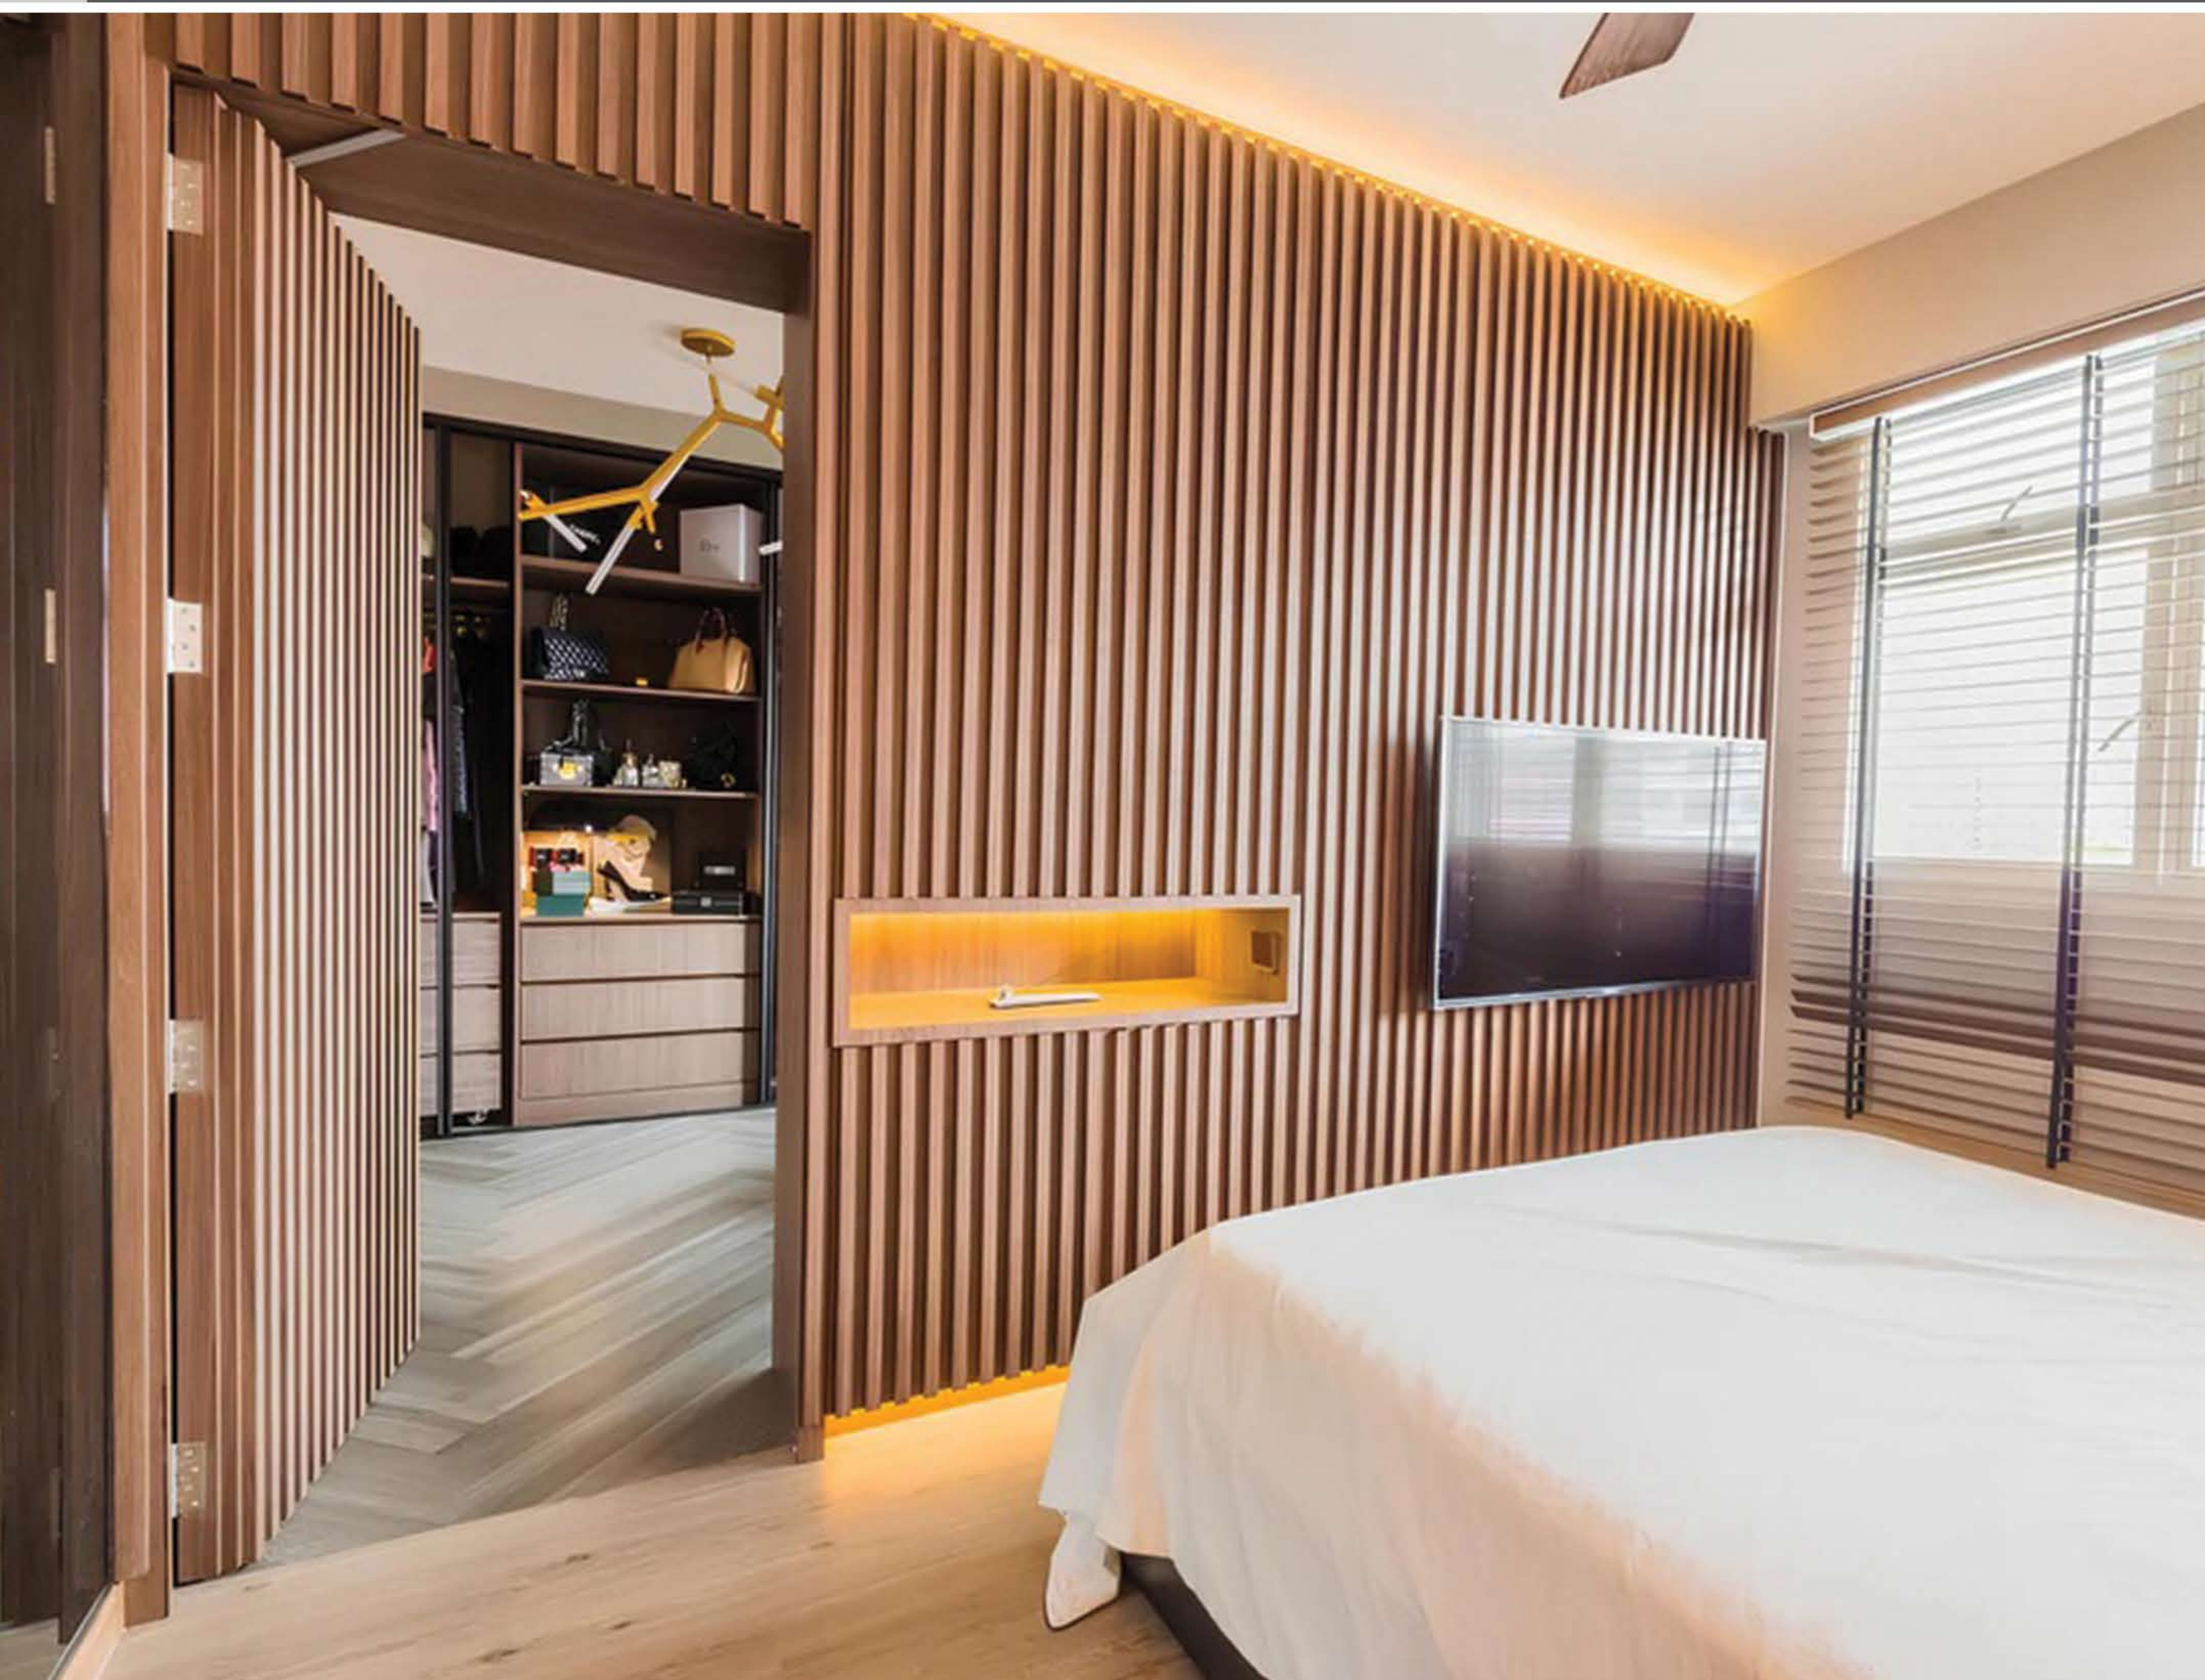

D43

D44

D45

D46

D47

D48

FINISHES / WOOD SUBSTRATE	BEECH	ASH / OAK	MAHOGANY	TEAK	WALNUT
WHITE			X	X	X
OFF-WHITE	X		X	X	X
ANTIQUE GREY	X		X	X	X
NATURAL	X	X			

FINISHES / WOOD SUBSTRATE	BEECH	ASH / OAK	MAHOGANY	TEAK	WALNUT
OPERA WALNUT	X	X	X	X	
SMOKED WALNUT		X			X
REPRODUCTION MAHOGANY					
WALNUT					X